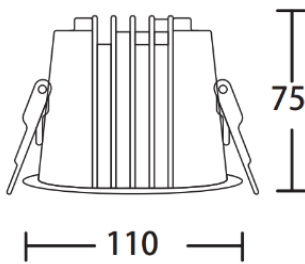

### Dimensiones

Cut out:  
φ95mm