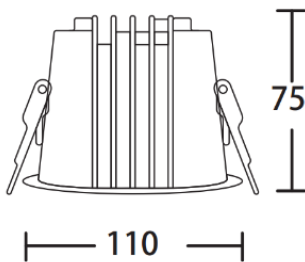

### Dimensiones

Cut out:  
φ95mm